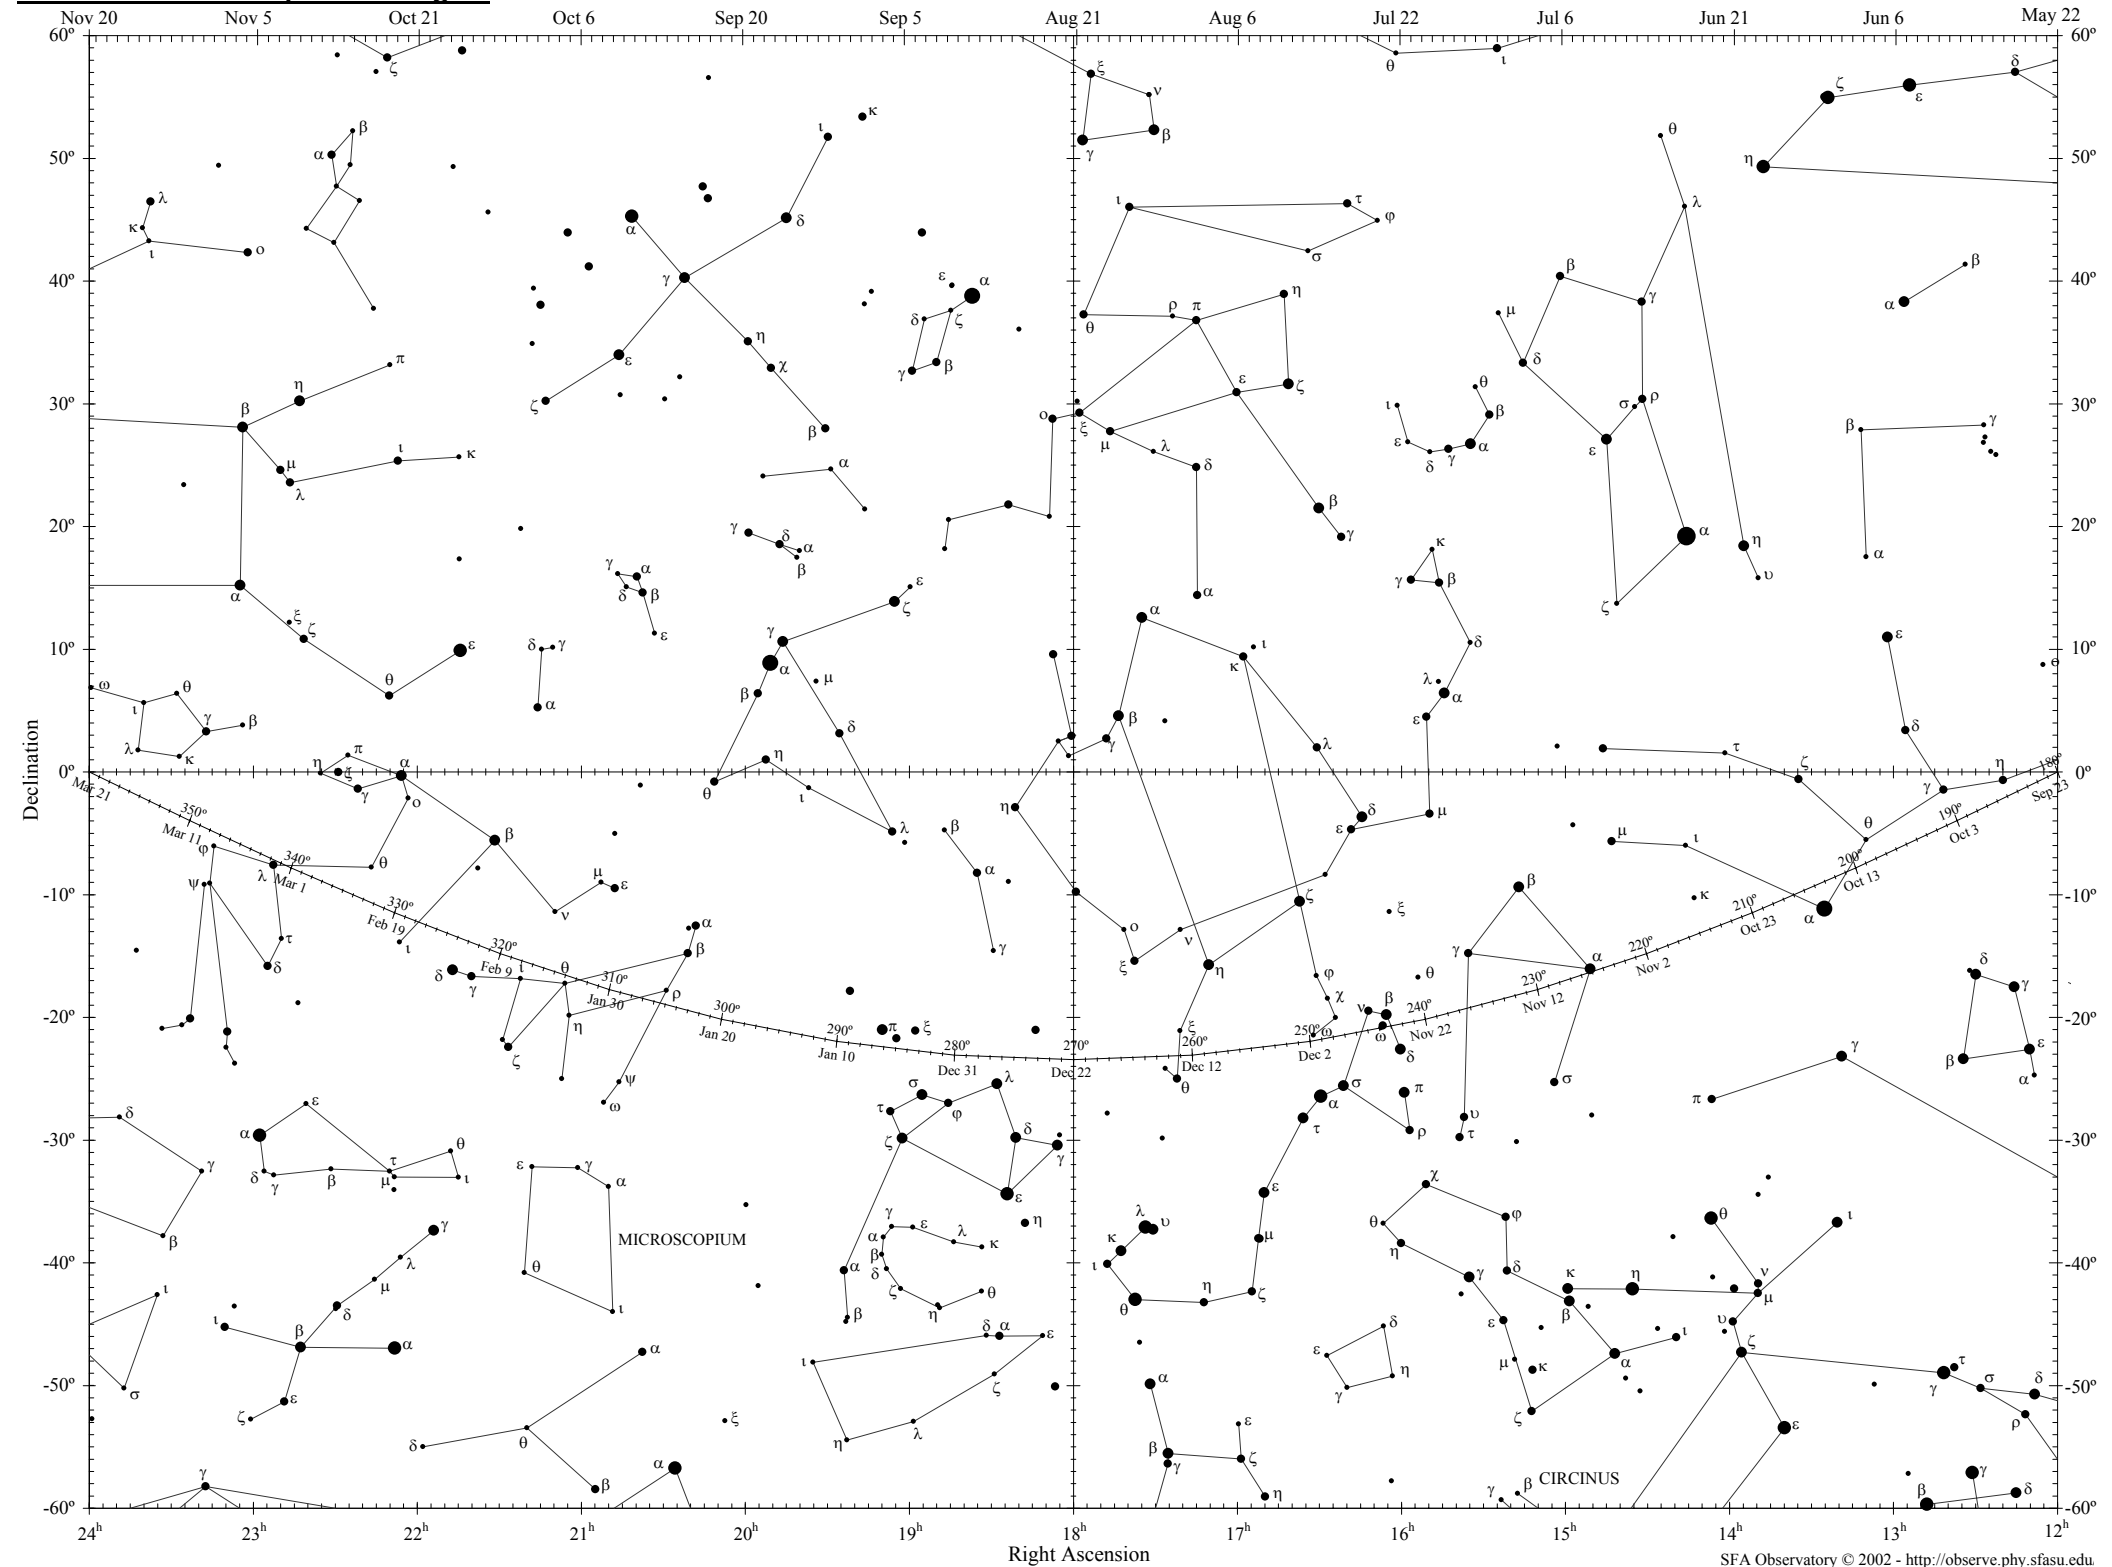

SFA Star Chart 1 - Northern Region

SFA Star Chart 2 - Equatorial Region

Local Meridian for 8 PM

SFA Star Chart 3 - Equatorial Region

Local Meridian for 8 PM

SFA Star Chart 4 - Southern Region