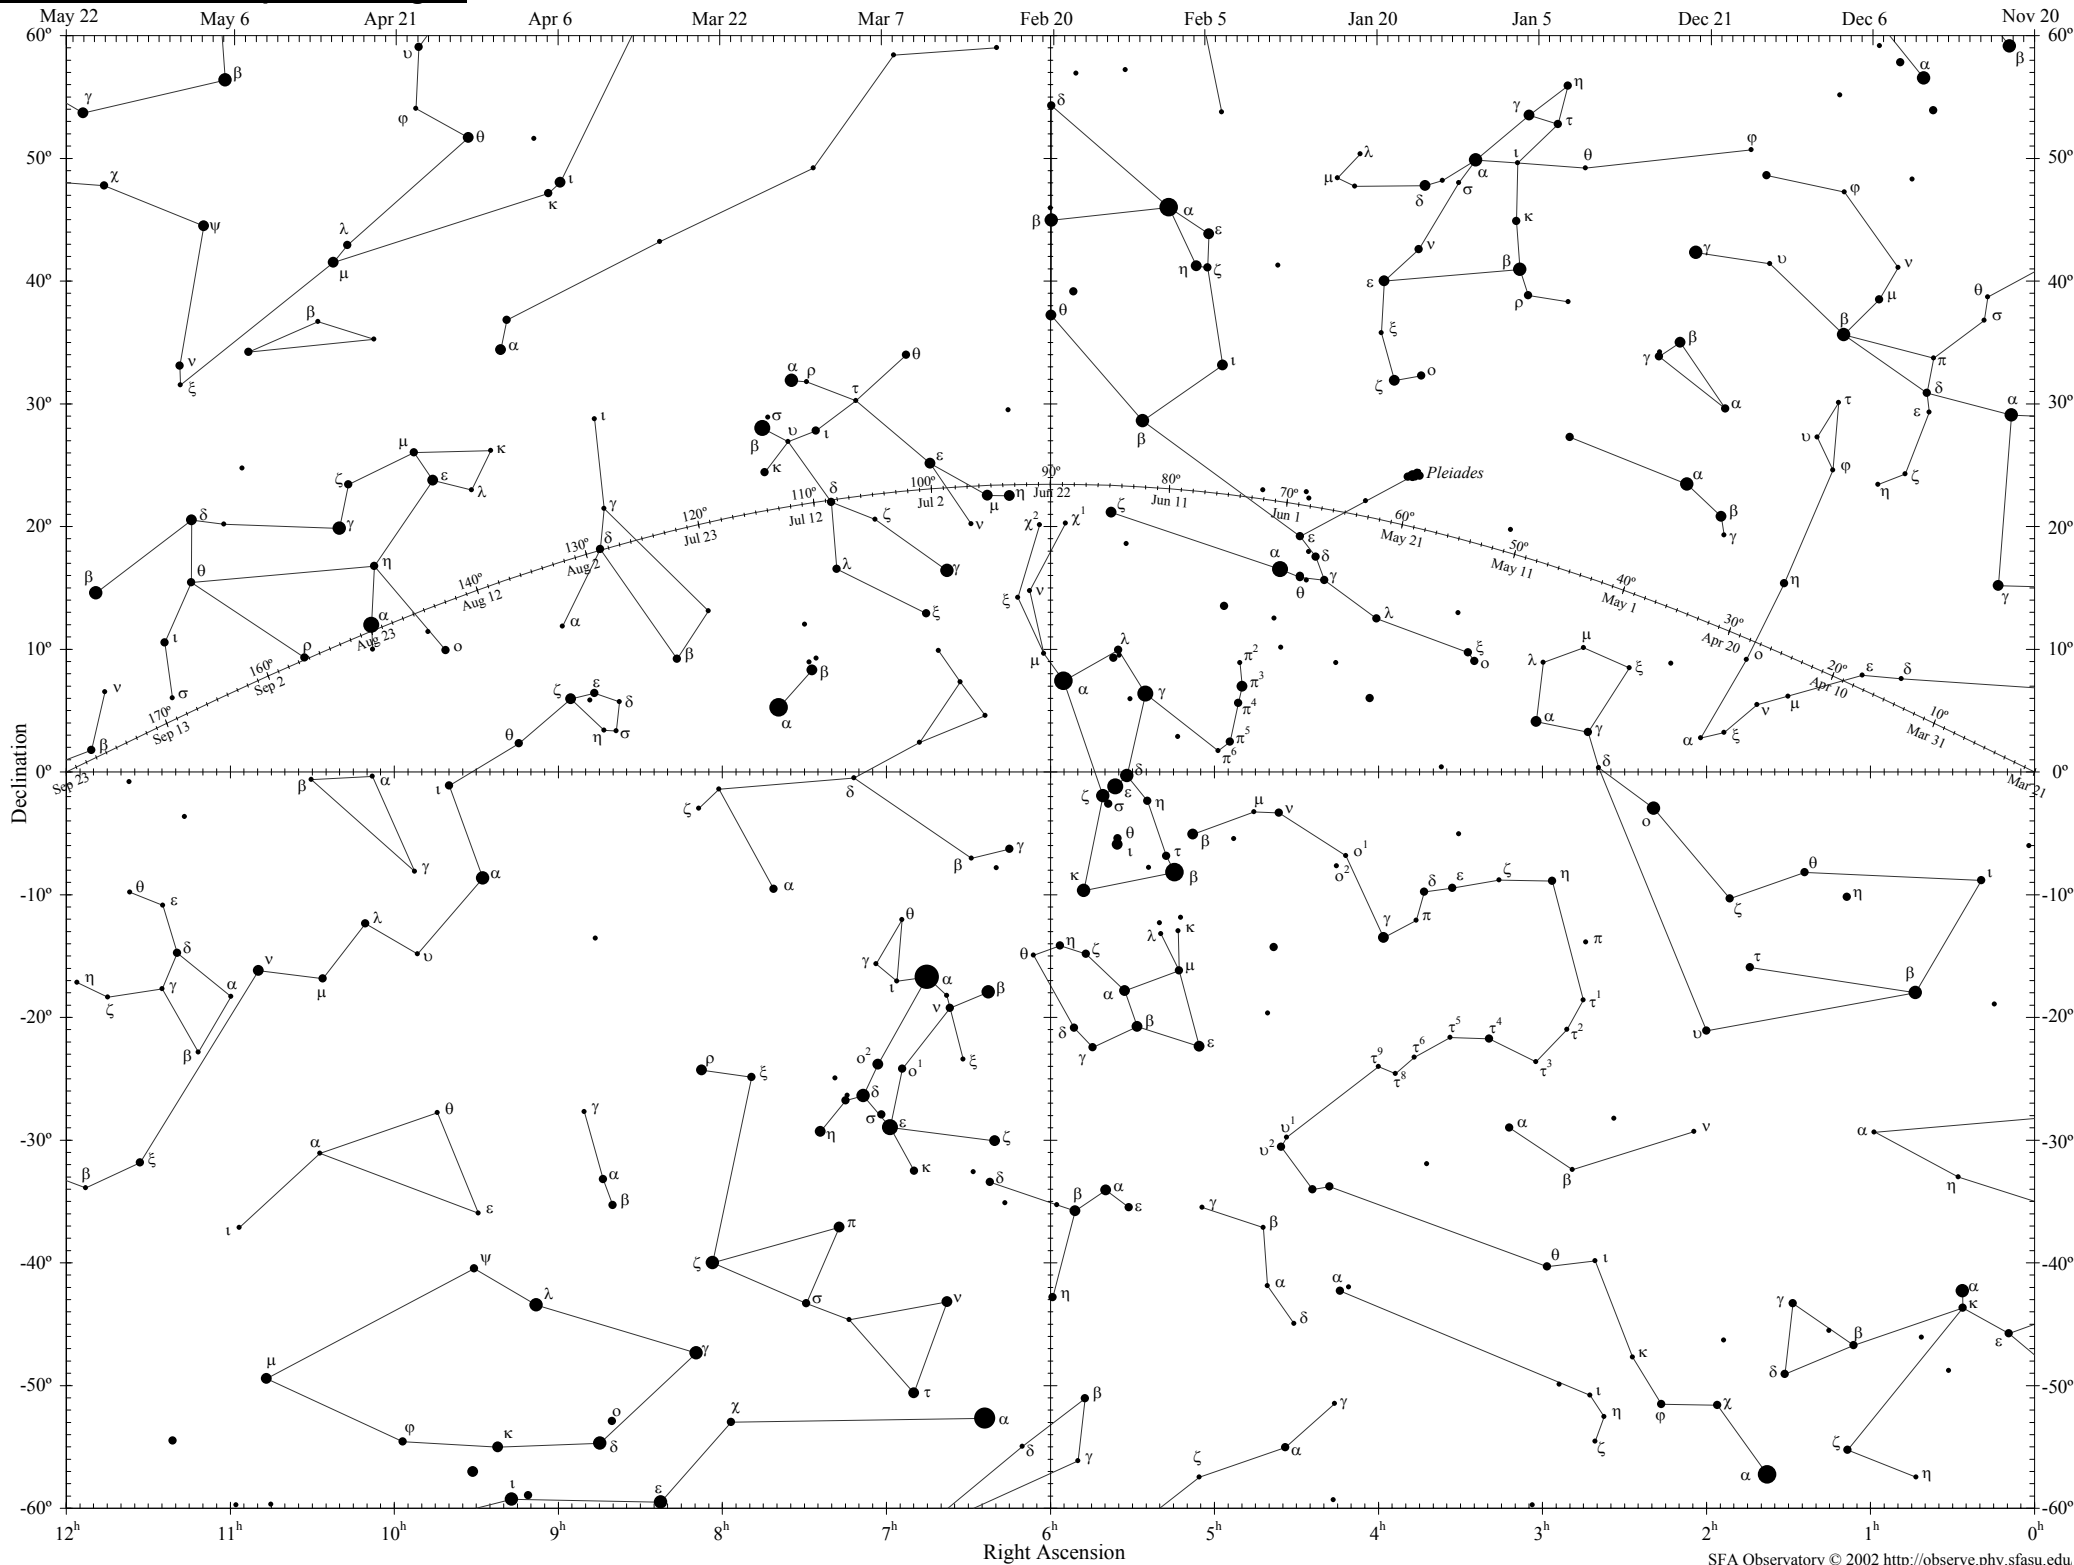

SFA Star Chart 1 - Northern Region

SFA Star Chart 2 - Equatorial Region

Local Meridian for 8 PM

SFA Star Chart 3 - Equatorial Region

Local Meridian for 8 PM

SFA Star Chart 4 - Southern Region